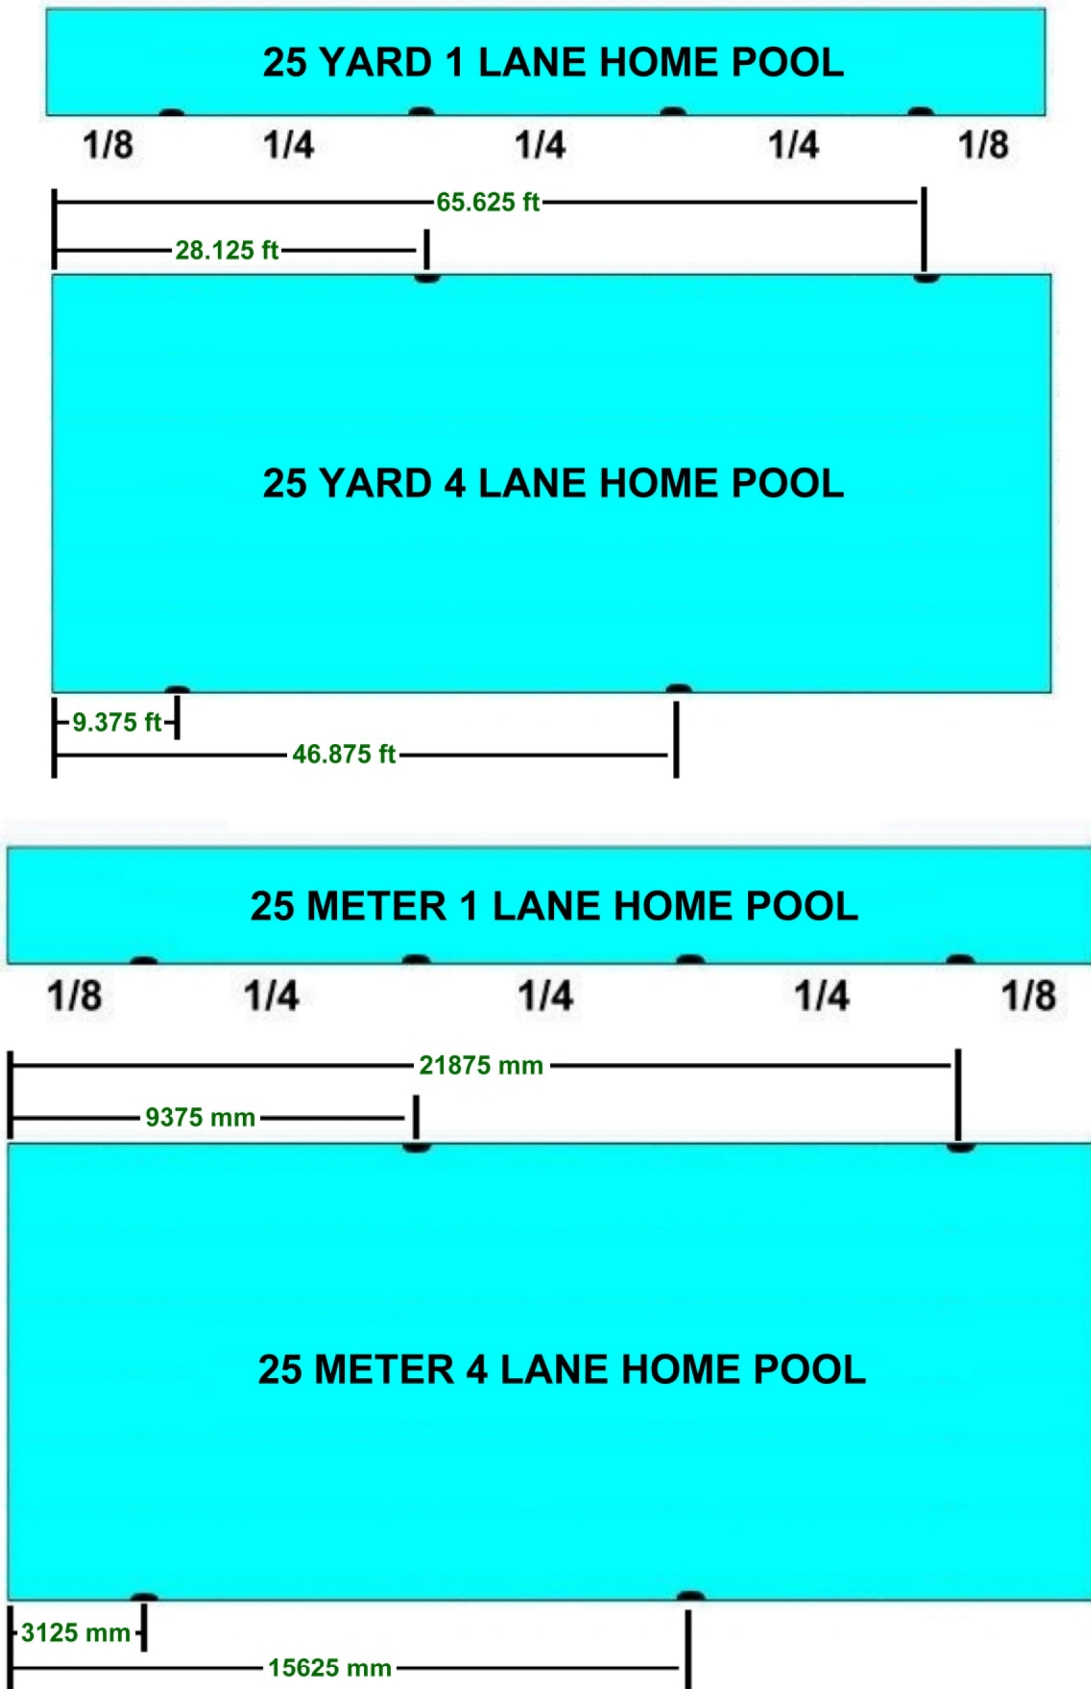

PLACEMENT OF LUBELL LABS 9484 UNDERWATER LOUDSPEAKERS

!! IMPORTANT !!

1. For installation in new concrete pools **ONLY**
2. Install one 9484 for each 20' x 20' (6.1 m x 6.1 m) area
3. Install **EACH** 9484 as deep as possible up to 6' (1.83 m) water depth